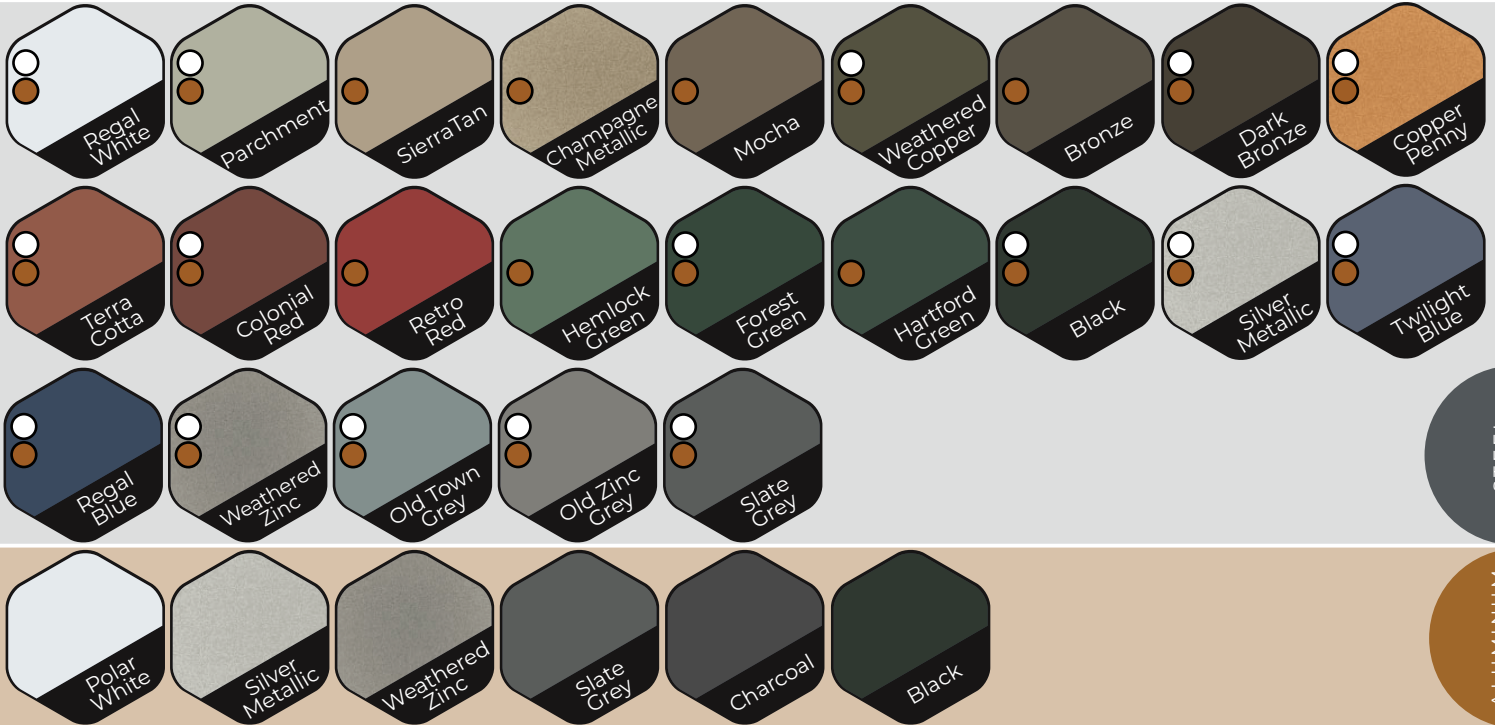

Colour Guide.

COMMERCIAL STEEL

SMP

TEX

ADDRESS

10404 - 176 Street NW
Edmonton, AB T5S 1L3, Canada

PHONE

(780) 451-5482
(888) 451-5482

WEB & EMAIL

Email orderdesk@lenmak.com
Web www.lenmak.com

PVDF

NATURCLAD

○ 22 gauge ● 24 gauge ● 26 gauge