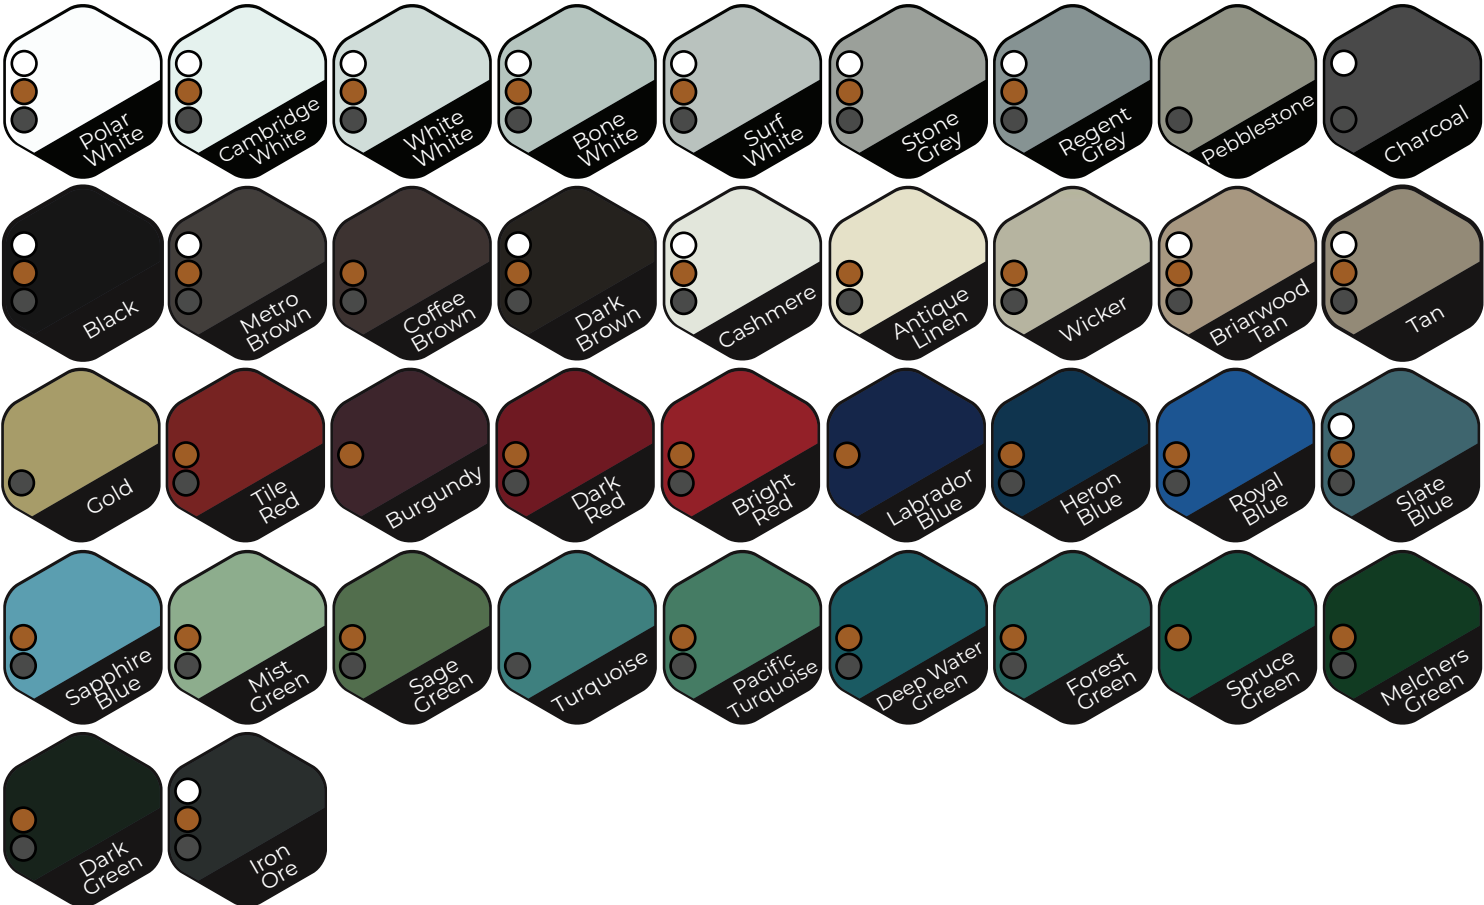

Colour Guide.

COMMERCIAL STEEL

SMP

TEX

ADDRESS

10404 - 176 Street NW
Edmonton, AB T5S 1L3, Canada

PHONE

(780) 451-5482
(888) 451-5482

WEB & EMAIL

Email orderdesk@lenmak.com
Web www.lenmak.com

PVDF

NATURCLAD

○ 22 gauge ● 24 gauge ● 26 gauge