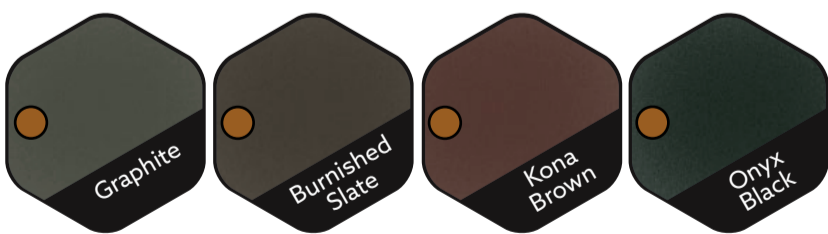

InterClad Colour Guide.

COMMERCIAL STEEL

SMP

TEX

ADDRESS

10404 - 176 Street NW
Edmonton, AB T5S 1L3, Canada

PHONE

(780) 451-5482
(888) 451-5482