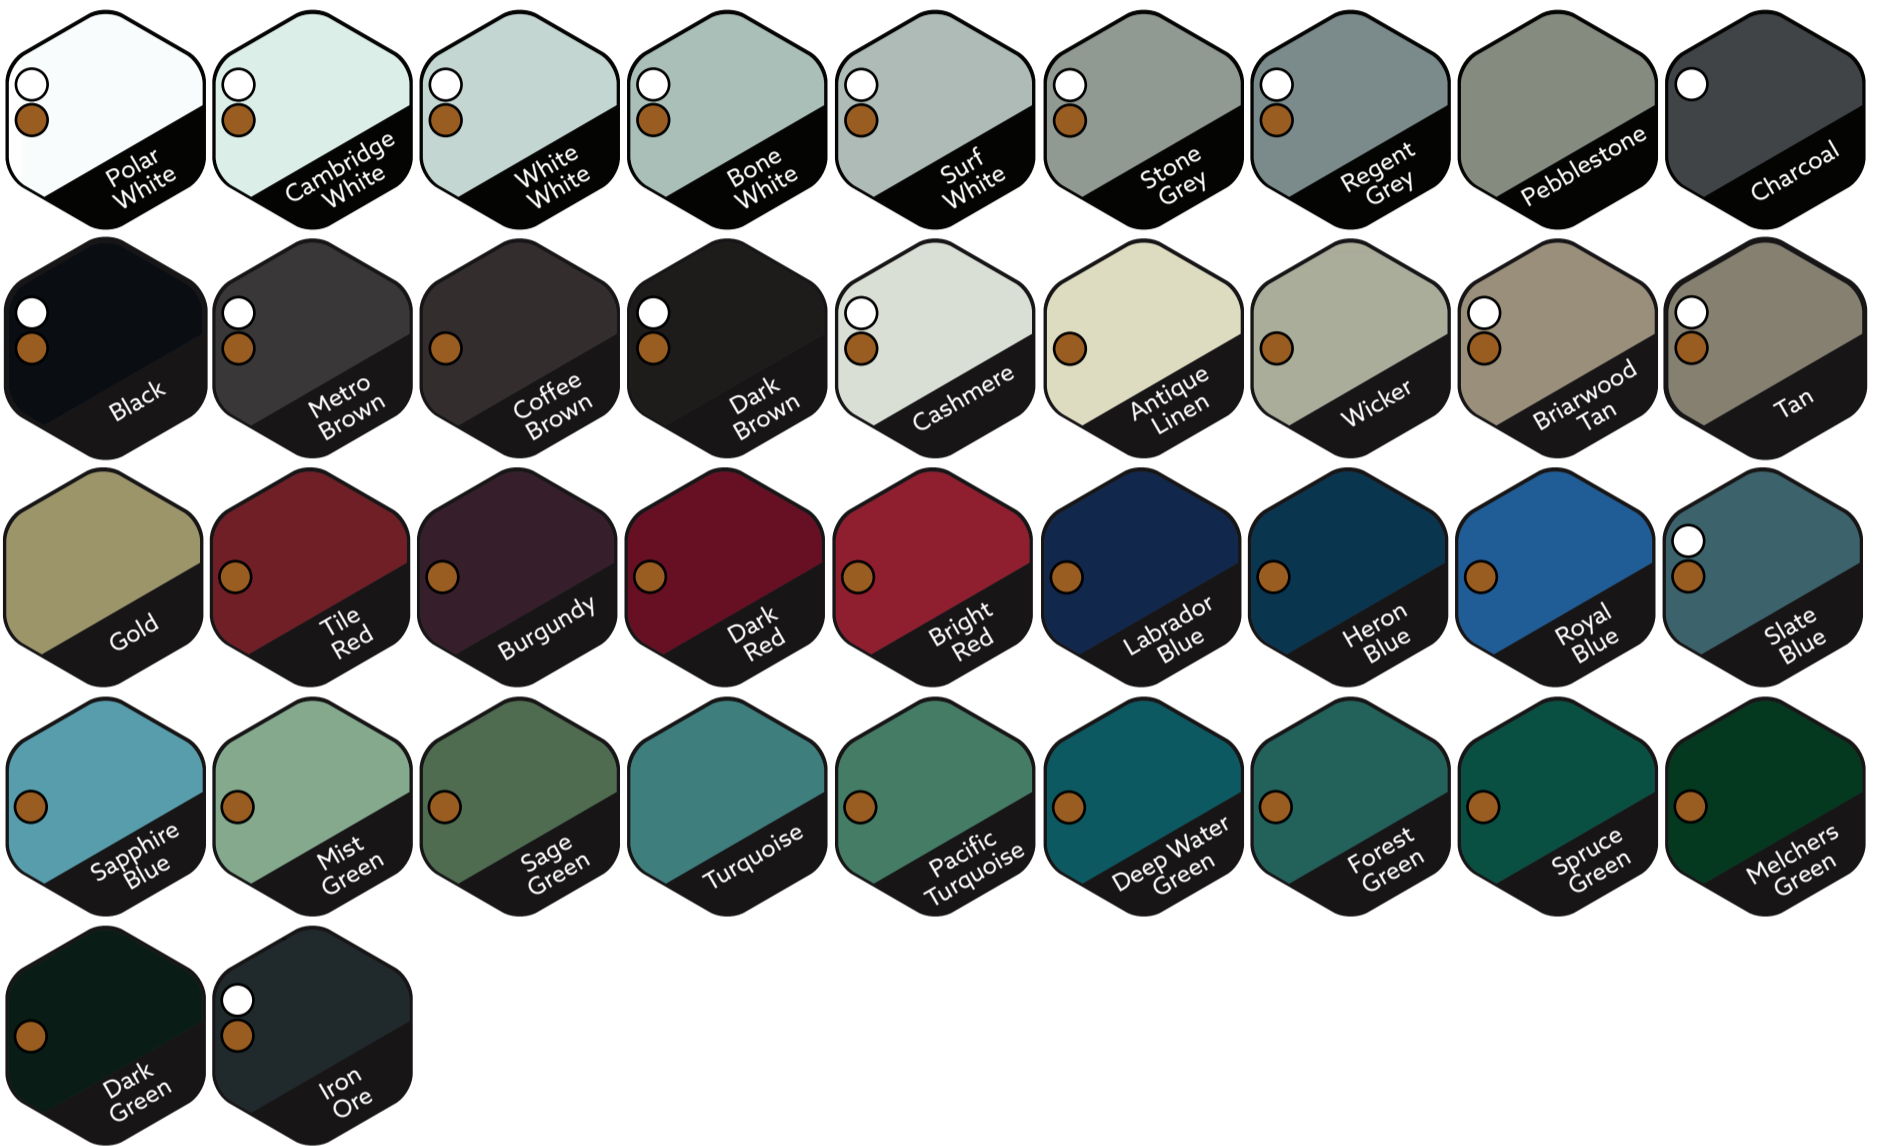

InterClad Colour Guide.

COMMERCIAL STEEL

SMP

TEX

ADDRESS

10404 - 176 Street NW
Edmonton, AB T5S 1L3, Canada

PHONE

(780) 451-5482
(888) 451-5482

WEB & EMAIL

Email orderdesk@lenmak.com
Web www.lenmak.com

PVDF

NATURCLAD

○ 22 gauge ● 24 gauge