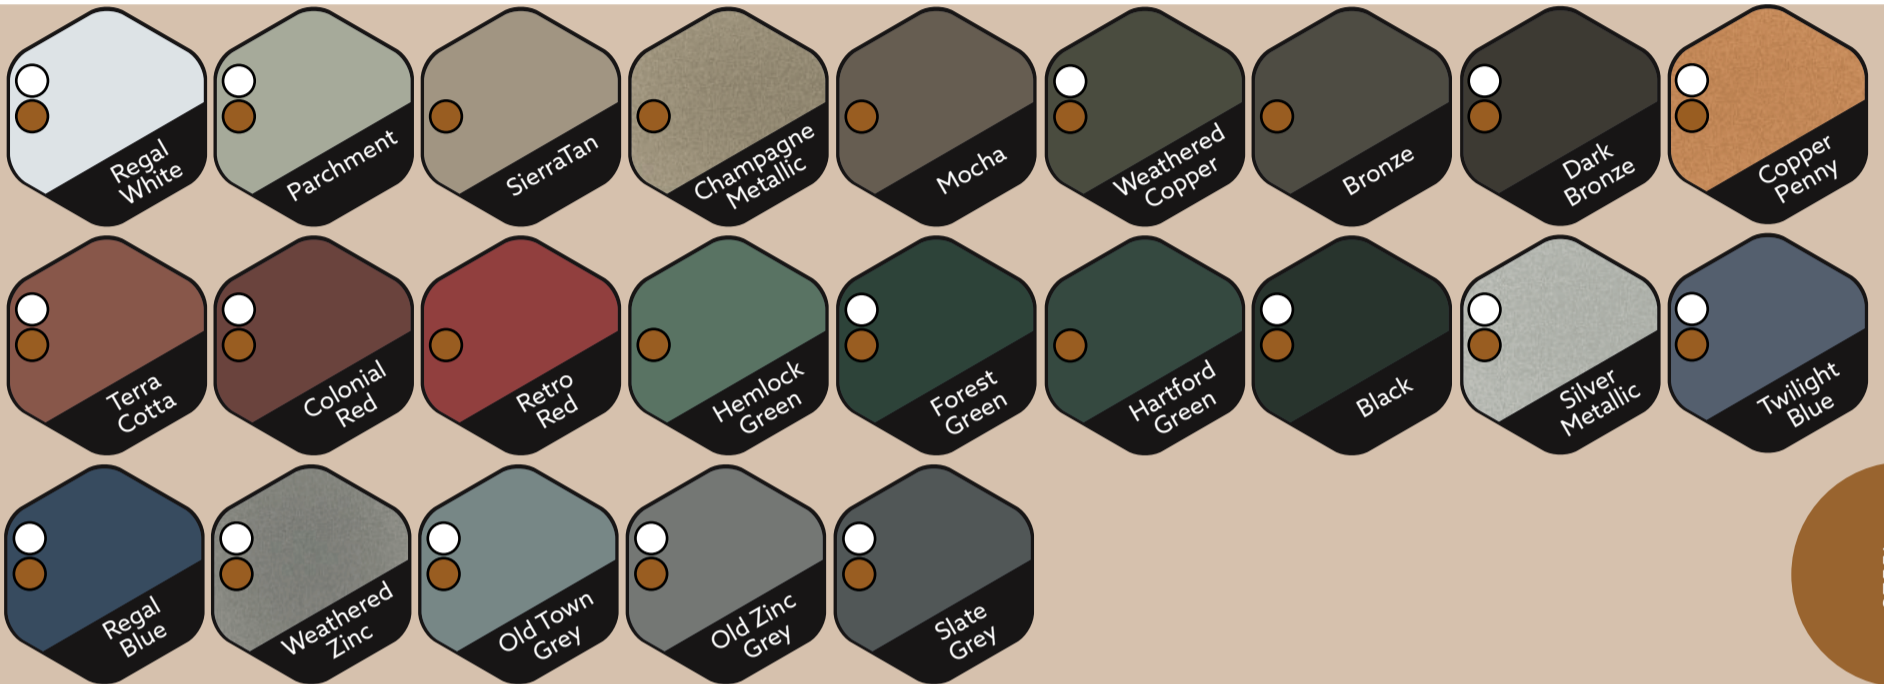

InterClad Colour Guide.

COMMERCIAL STEEL

SMP

TEX

ADDRESS

10404 - 176 Street NW
Edmonton, AB T5S 1L3, Canada

PHONE

(780) 451-5482
(888) 451-5482

WEB & EMAIL

Email orderdesk@lenmak.com
Web www.lenmak.com

PVDF

NATURCLAD

○ 22 gauge ● 24 gauge