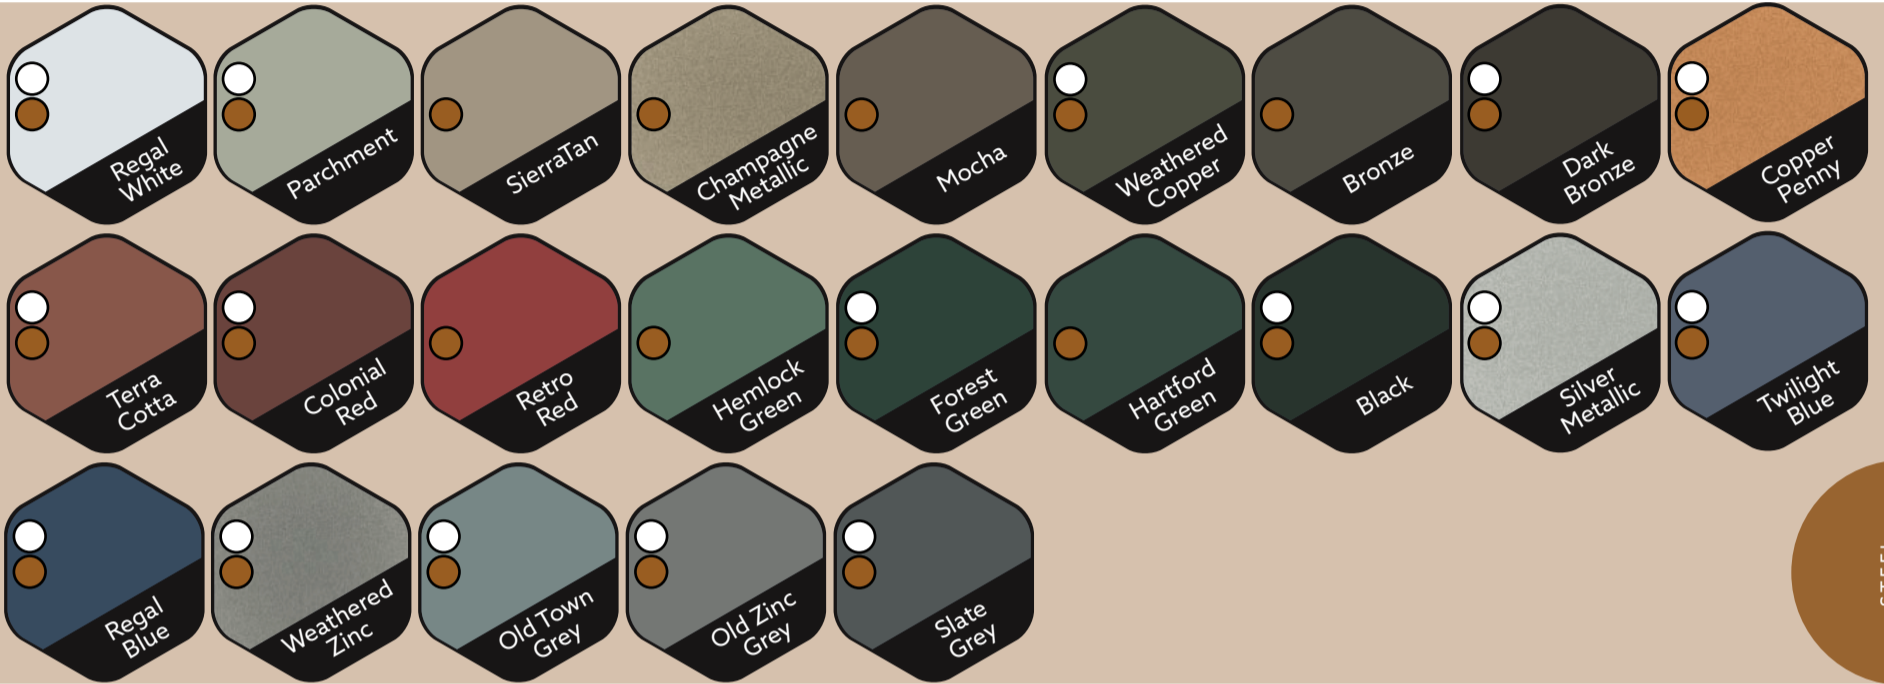

ADDRESS

10404 - 176 Street NW
Edmonton, AB T5S 1L3, Canada

PHONE

(780) 451-5482
(888) 451-5482

WEB & EMAIL

Email orderdesk@lenmak.com
Web www.lenmak.com

PVDF