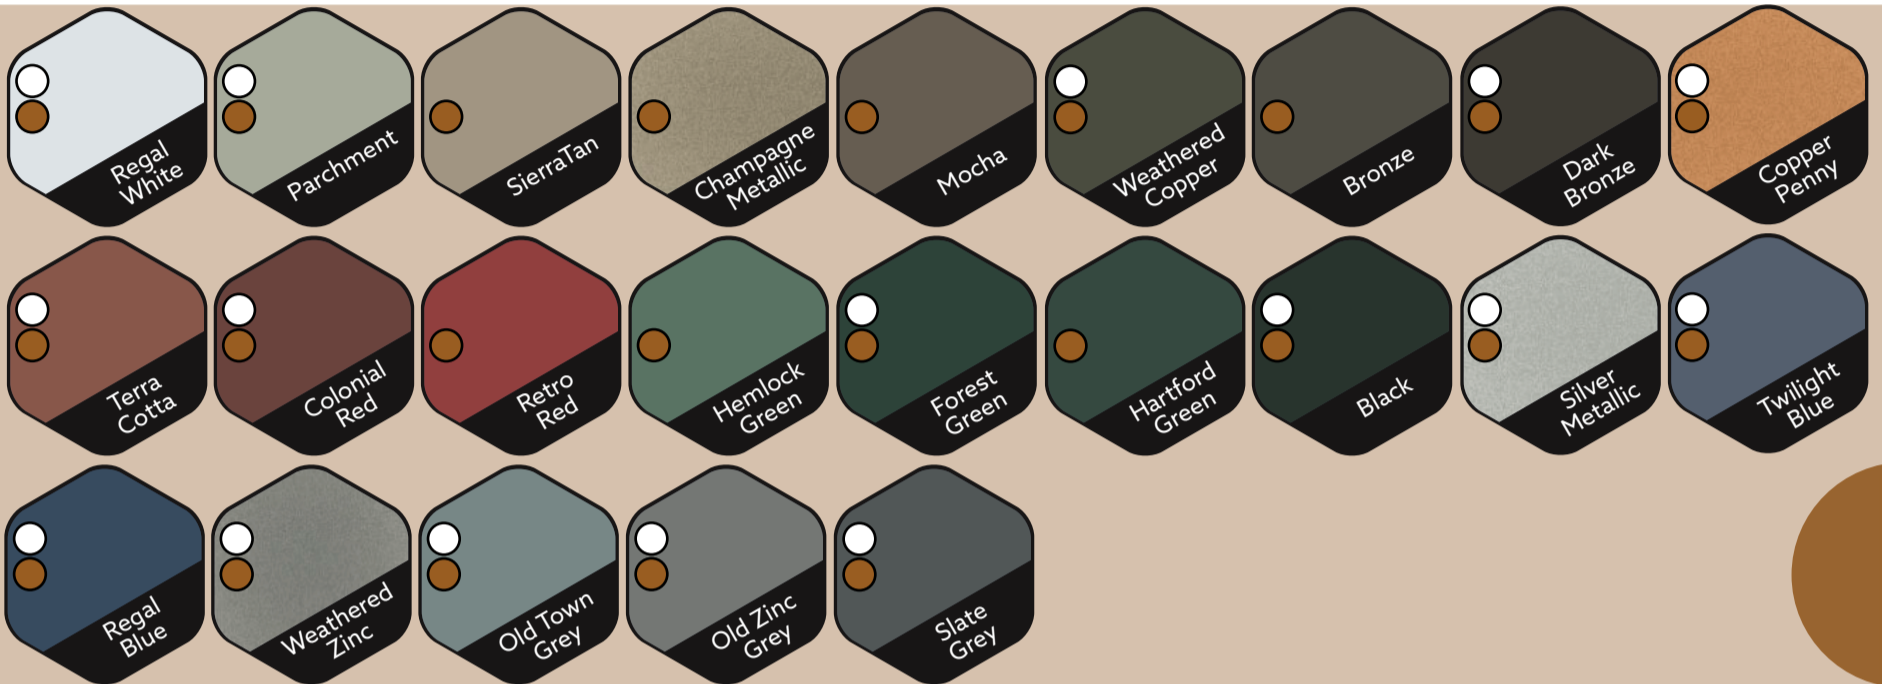

ADDRESS

10404 - 176 Street NW
Edmonton, AB T5S 1L3, Canada

PHONE

(780) 451-5482
(888) 451-5482

WEB & EMAIL

Email orderdesk@lenmak.com
Web www.lenmak.com

PVDF

STEEL