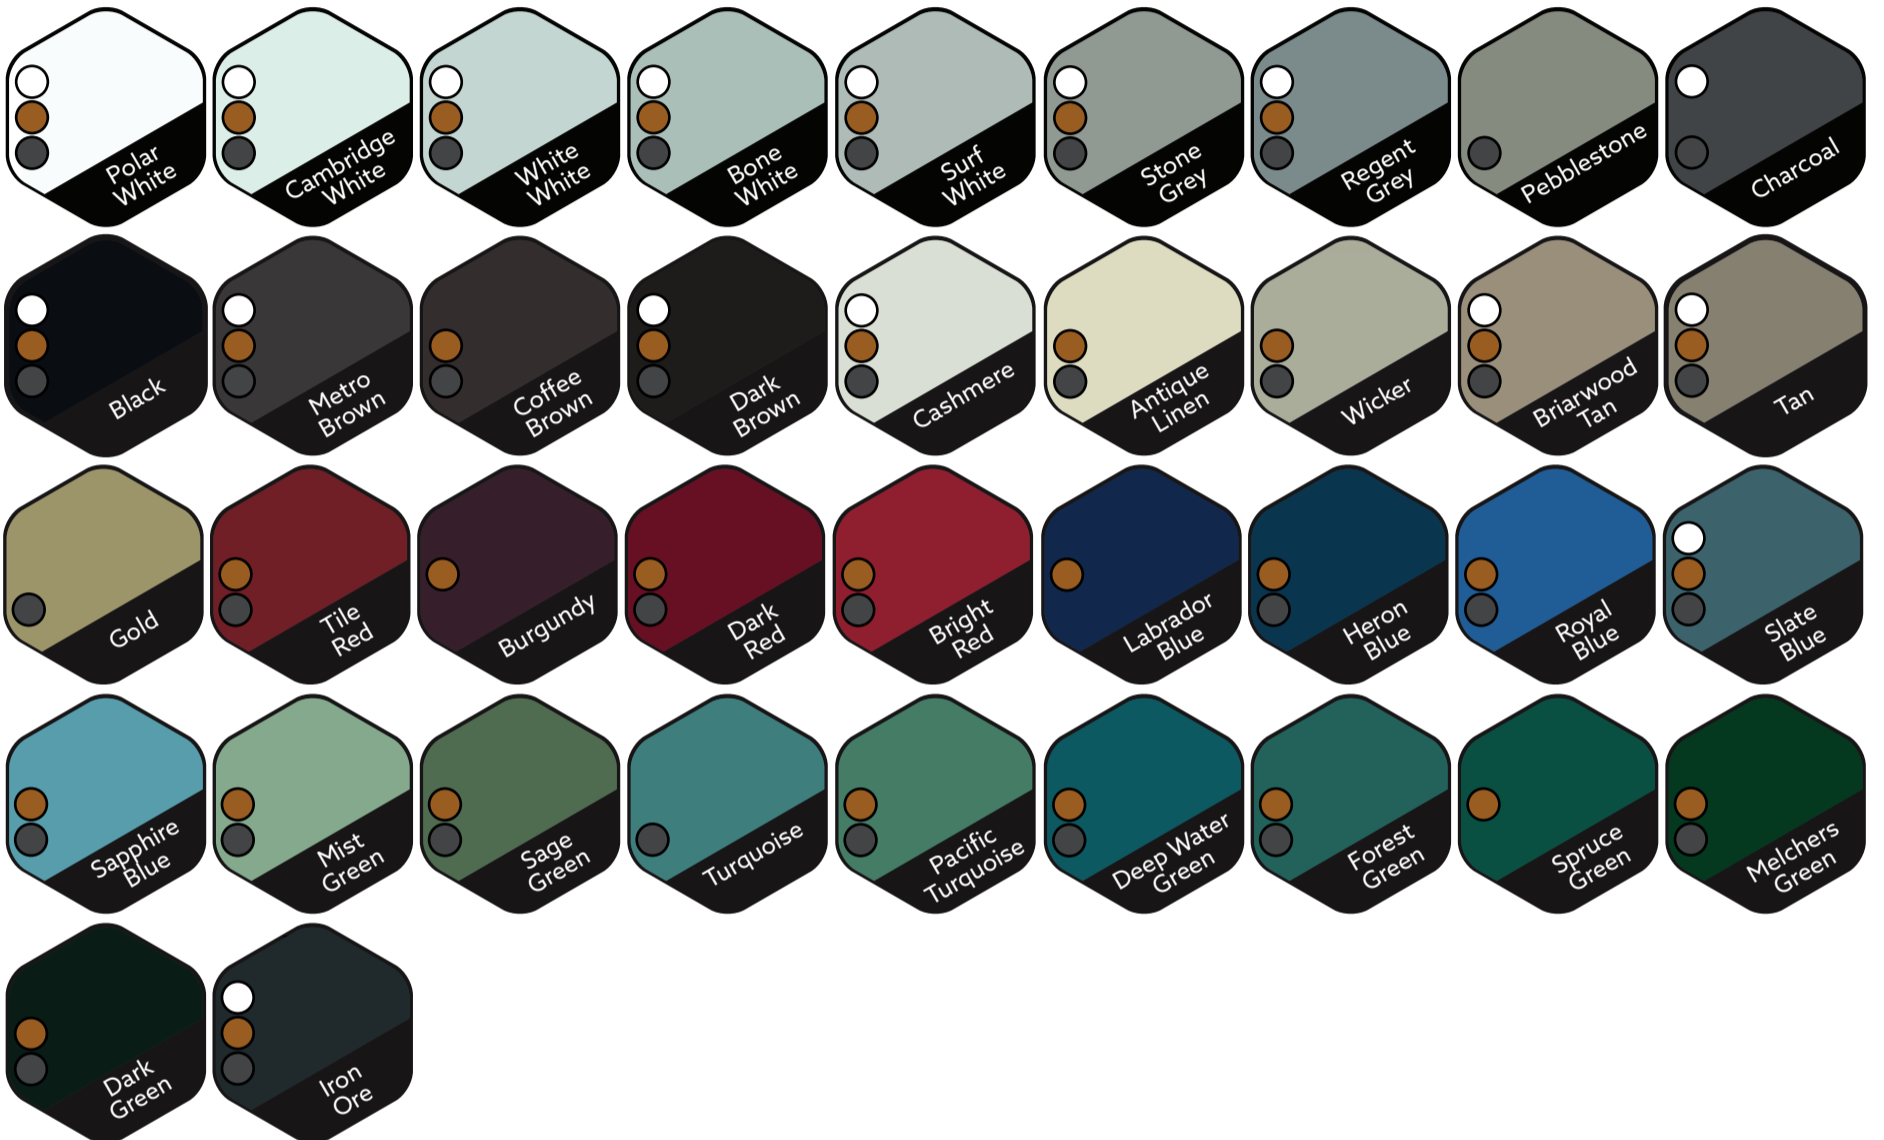

Roofing Systems Colour Guide.

COMMERCIAL STEEL

SMP

TEX

ADDRESS

10404 - 176 Street NW
Edmonton, AB T5S 1L3, Canada

PHONE

(780) 451-5482
(888) 451-5482

WEB & EMAIL

Email orderdesk@lenmak.com
Web www.lenmak.com

PVDF

STEEL

NATURCLAD

22 gauge

24 gauge

26 gauge