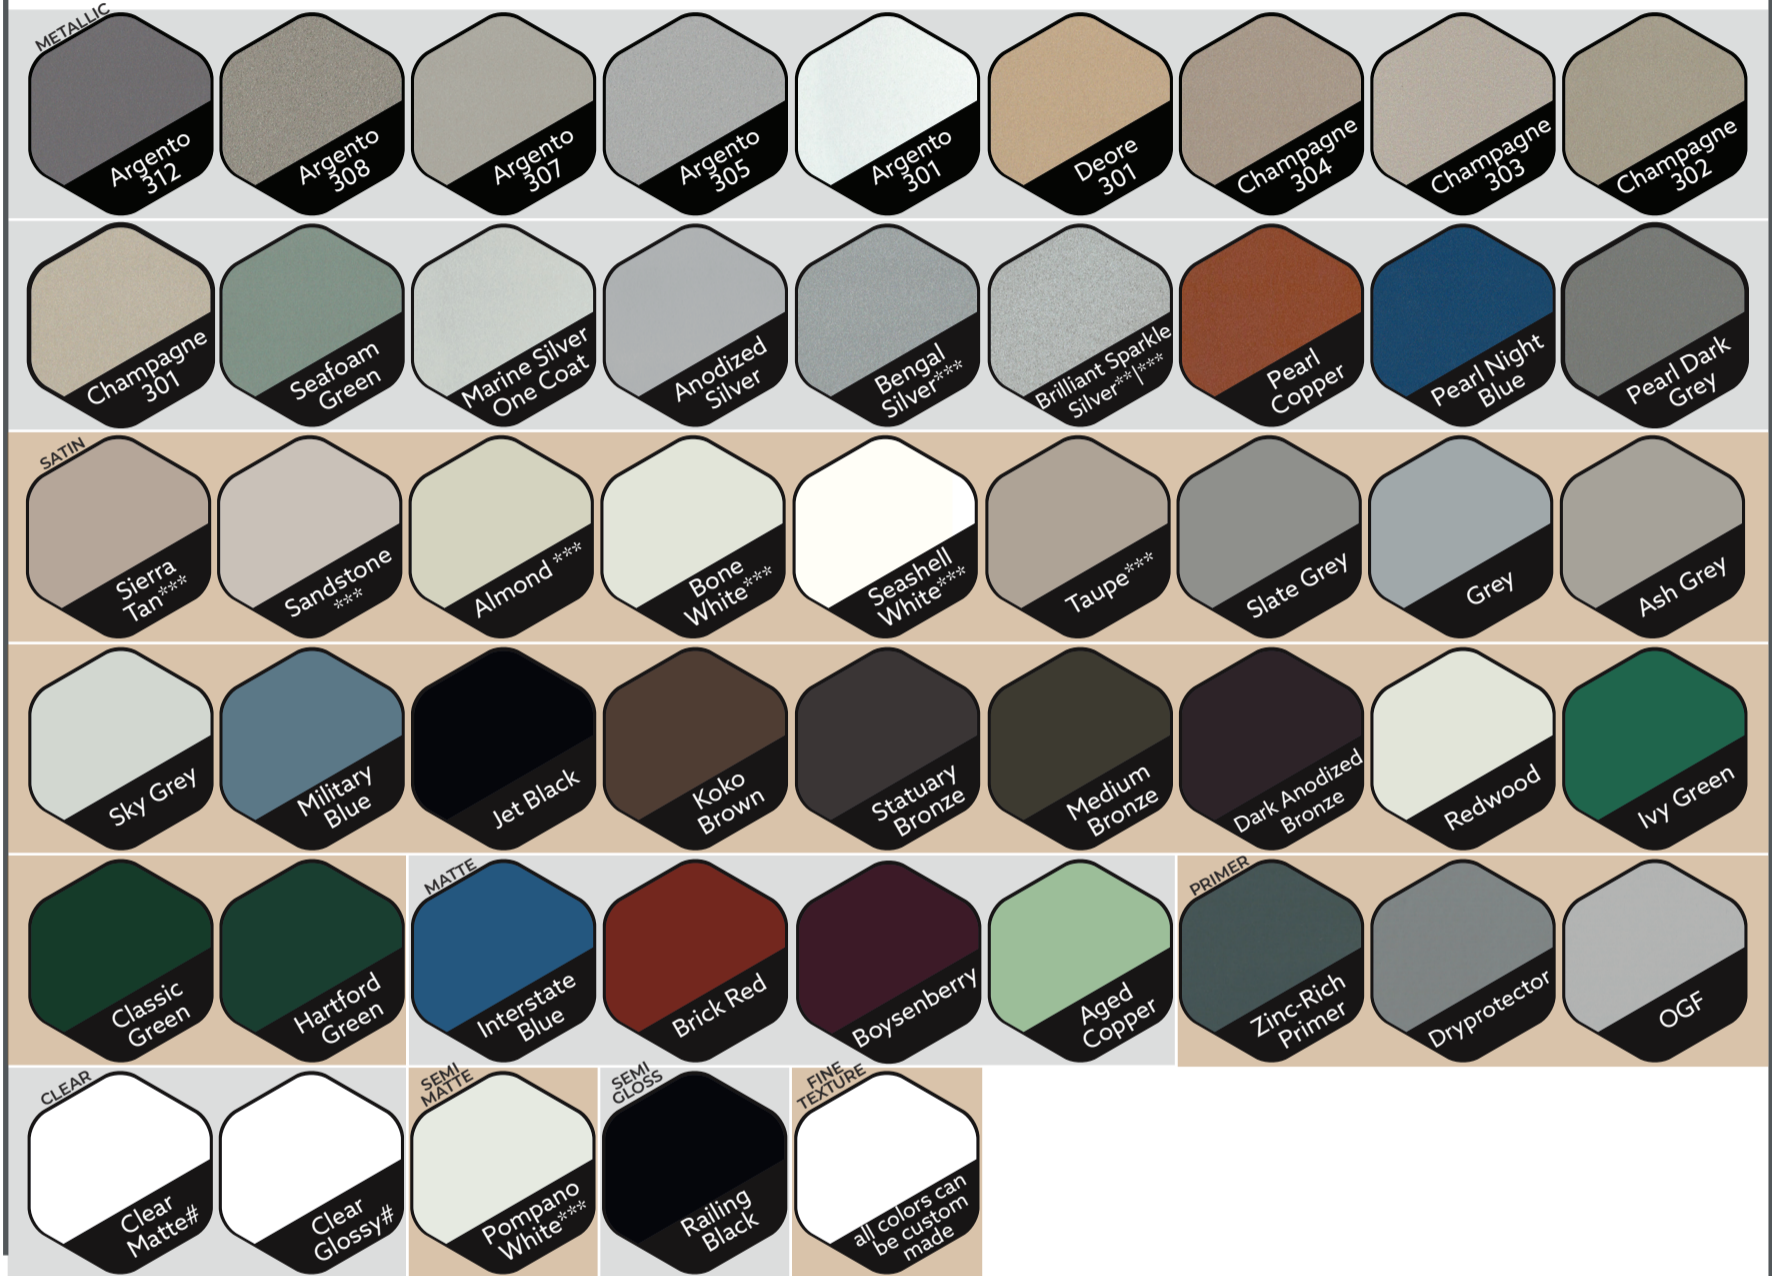

Silhouette Colour Guide.

POST-PAINTED ALUMINUM

38 SERIES / POST-PAINTED ALUMINUM

PVDF / PRE-PAINTED ALUMINUM

STAINLESS STEEL

ADDRESS

10404 - 176 Street NW
Edmonton, AB T5S 1L3, Canada

PHONE

(780) 451-5482
(888) 451-5482

WEB & EMAIL

Email orderdesk@lenmak.com
Web www.lenmak.com

RAL SERIES / POST-PAINTED ALUMINUM

*Denotes colours that are made to order. Lead time is 3-4 weeks. Colours are represented as accurately as possible, but individual monitor settings will affect how colours appear on your screen. Lenmak Exterior Innovations Inc. does not recommend selection of colours from this chart for manufacturing. Please contact us for physical colour samples to confirm your selection prior to placing your order. Minimum order quantities may apply.