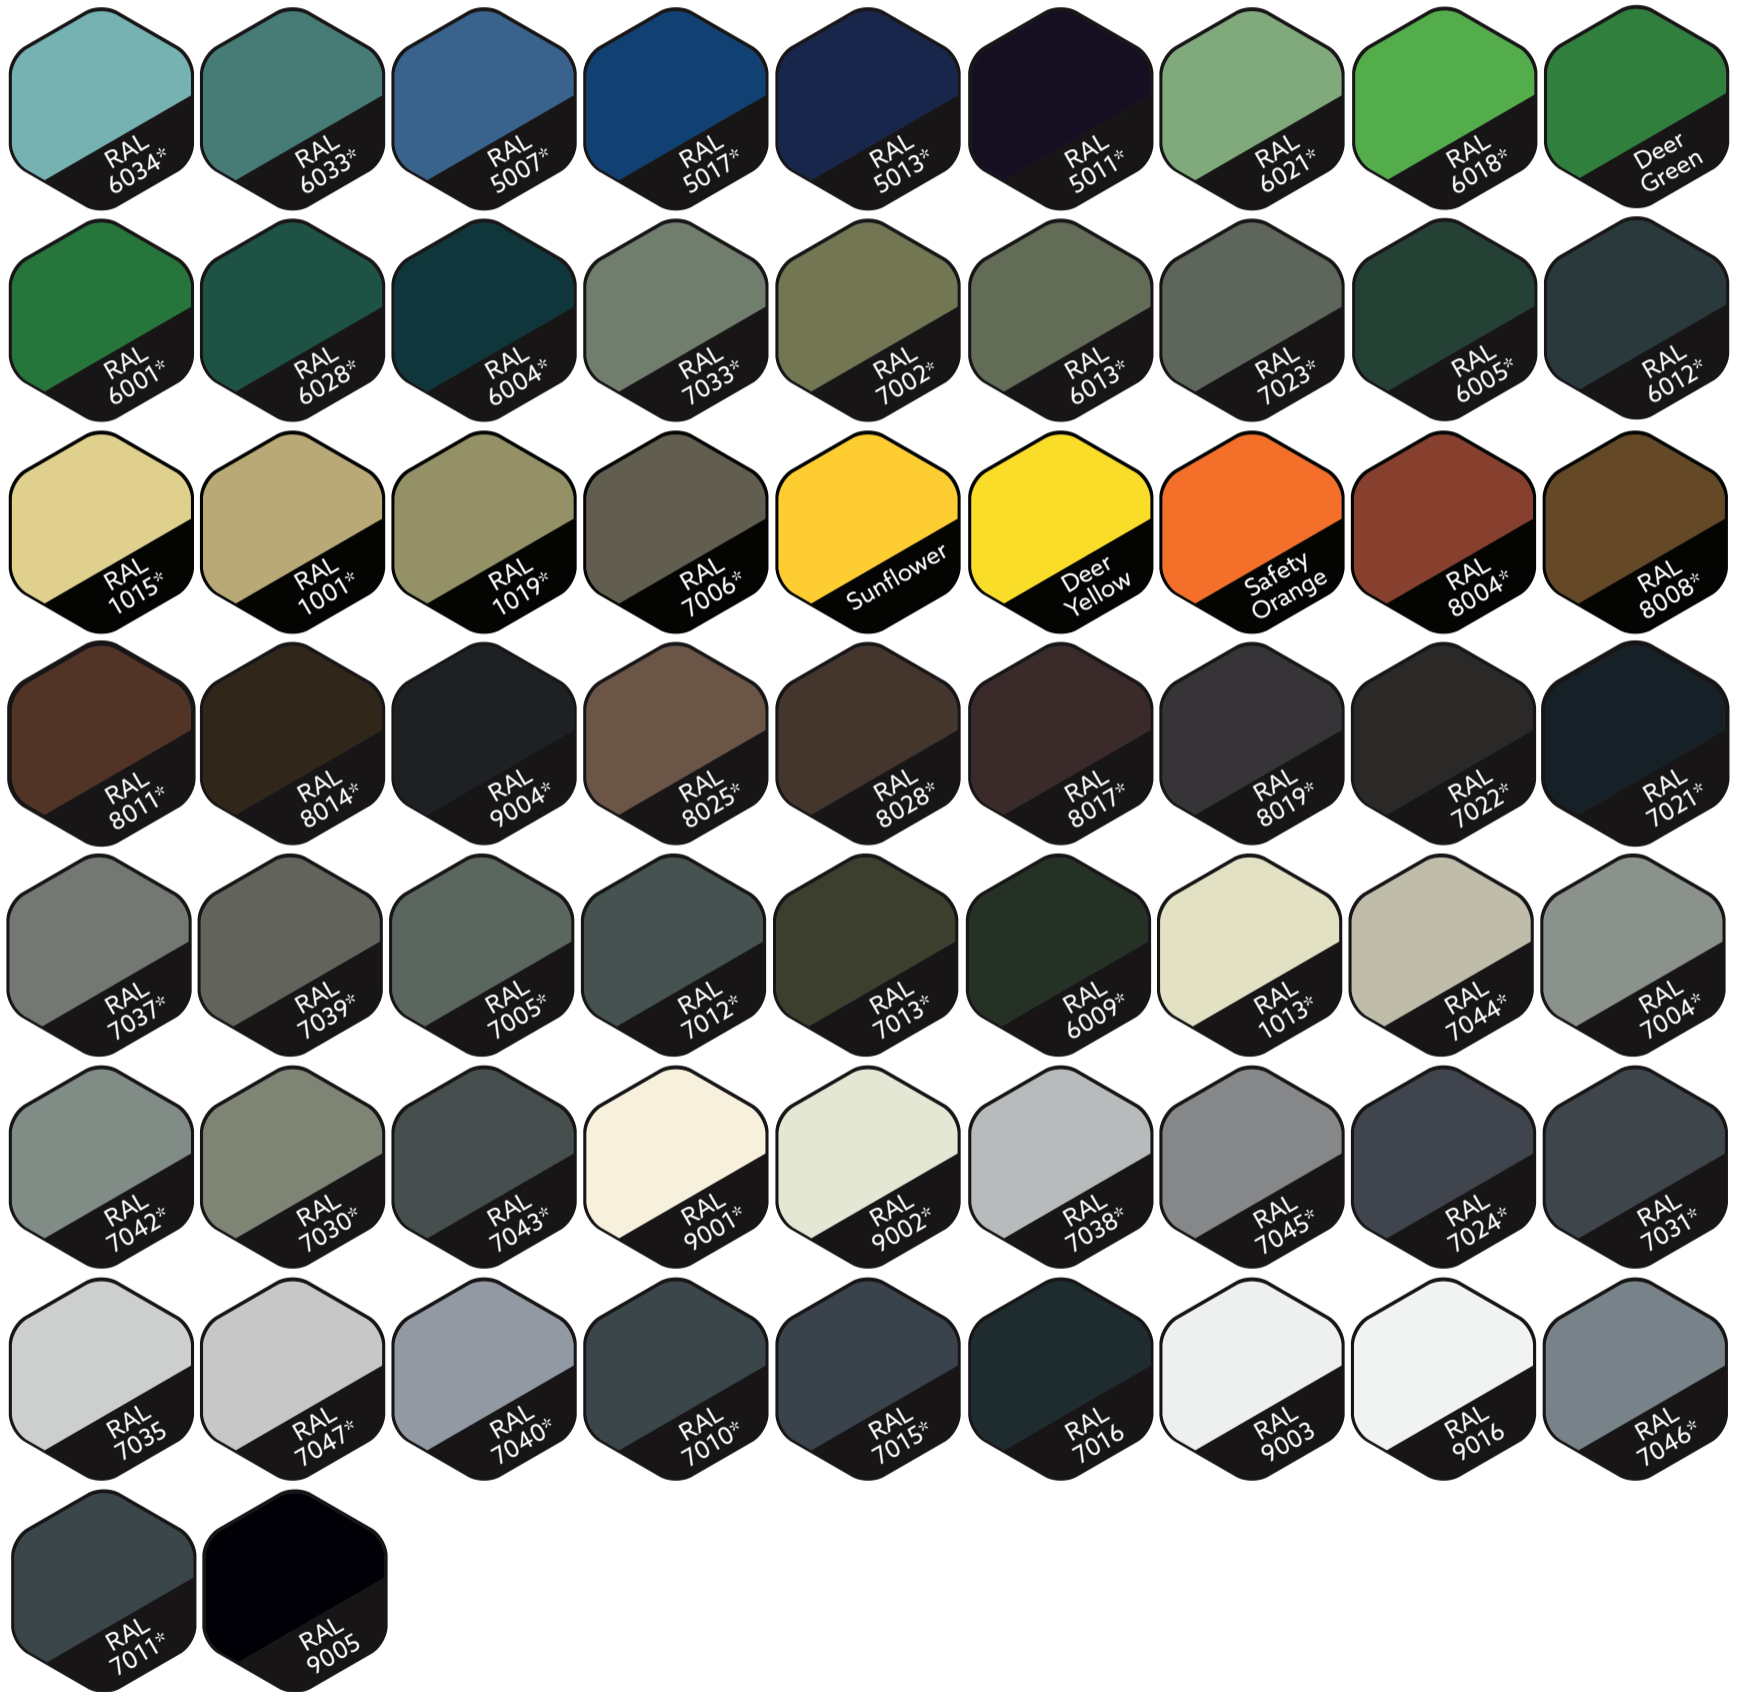

Silhouette Colour Guide.

POST-PAINTED ALUMINUM

38 SERIES / POST-PAINTED ALUMINUM

PVDF / PRE-PAINTED ALUMINUM

STAINLESS STEEL

ADDRESS

10404 - 176 Street NW
Edmonton, AB T5S 1L3, Canada

PHONE

(780) 451-5482
(888) 451-5482

WEB & EMAIL

Email orderdesk@lenmak.com
Web www.lenmak.com

RAL SERIES / POST-PAINTED ALUMINUM

*Denotes colours that are made to order. Lead time is 3-4 weeks. Colours are represented as accurately as possible, but individual monitor settings will affect how colours appear on your screen. Lenmak Exterior Innovations Inc. does not recommend selection of colours from this chart for manufacturing. Please contact us for physical colour samples to confirm your selection prior to placing your order. Minimum order quantities may apply.