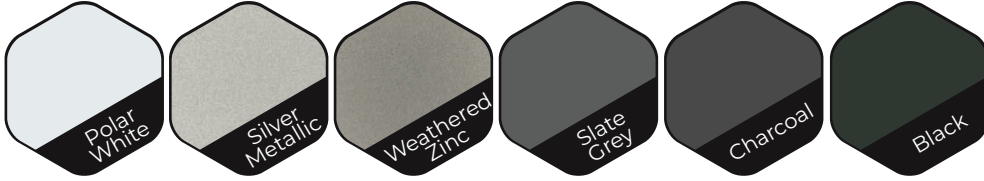

Latitude Colour Guide.

COMMERCIAL STEEL

PVDF

LATITUDE

Made to order and produced on demand to meet your needs. Available in a variety of widths, depths, and lengths, it can bend around corners and soffits, and comes in dozens of prefinished colours.