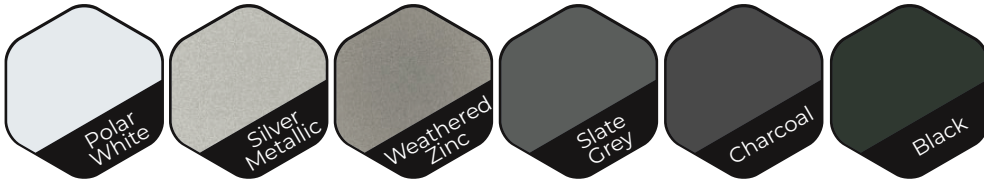

Meridian Colour Guide.

COMMERCIAL STEEL

PVDF

MERIDIAN

Architectural freedom using an innovative recessed reveal for three-way or four-way intersections of panels with unrivaled ease of install takes this panel into its own league of design.