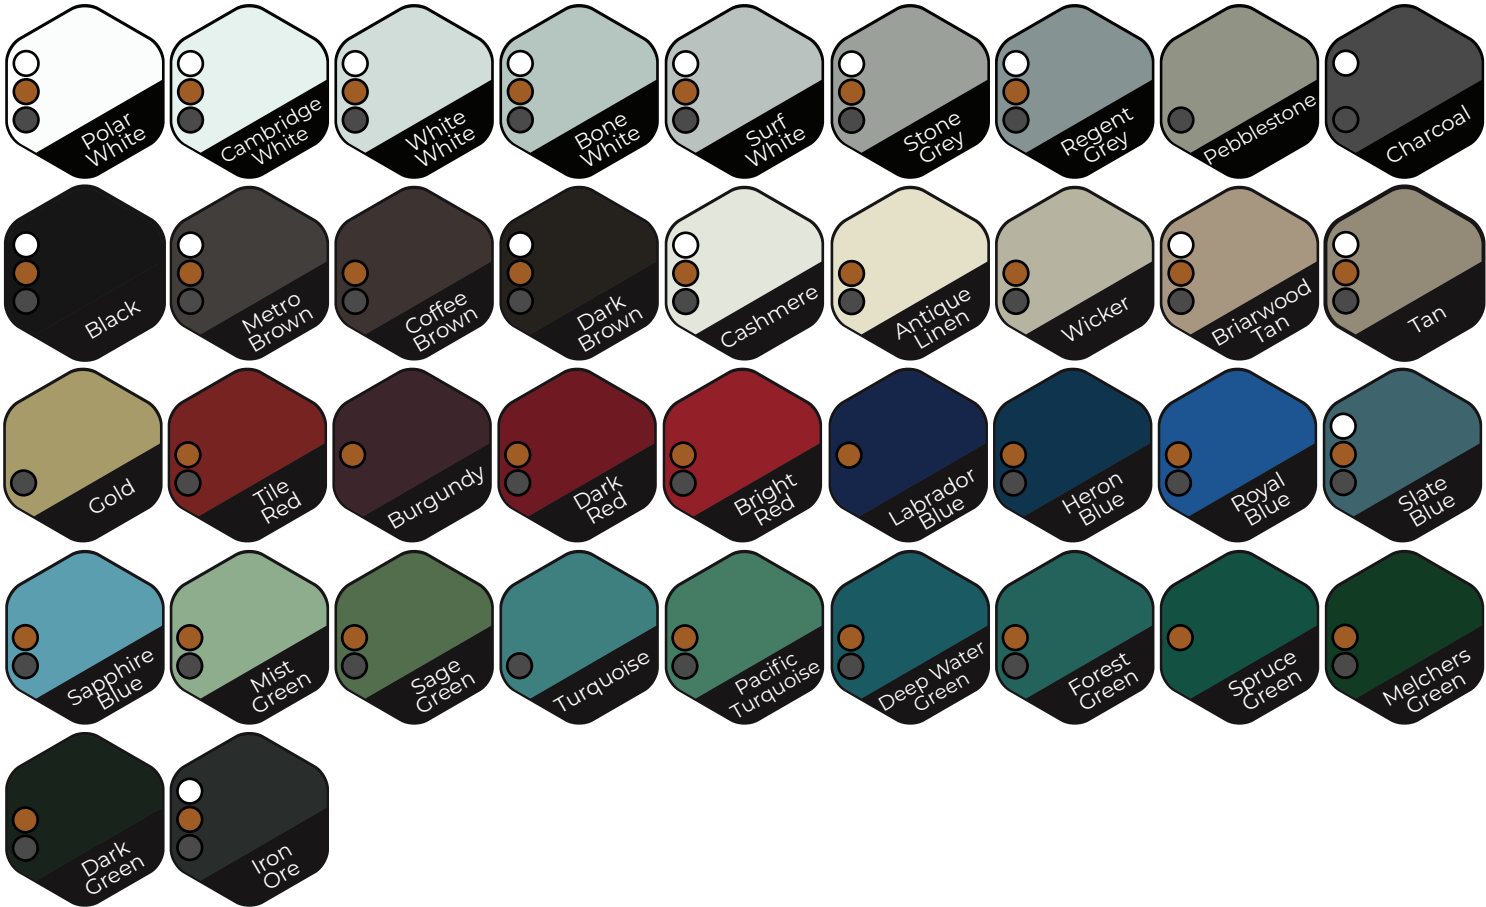

Colour Guide.

COMMERCIAL STEEL

SMP

TEX

ADDRESS

10404 - 176 Street NW
Edmonton, AB T5S 1L3, Canada

PHONE

(780) 451-5482
(888) 451-5482

WEB & EMAIL

Email orderdesk@lenmak.com
Web www.lenmak.com

PVDF

STEEL

ALUMINUM*

NATURCLAD

○ 22 gauge ● 24 gauge ● 26 gauge

*Please call for availability on aluminum colours.