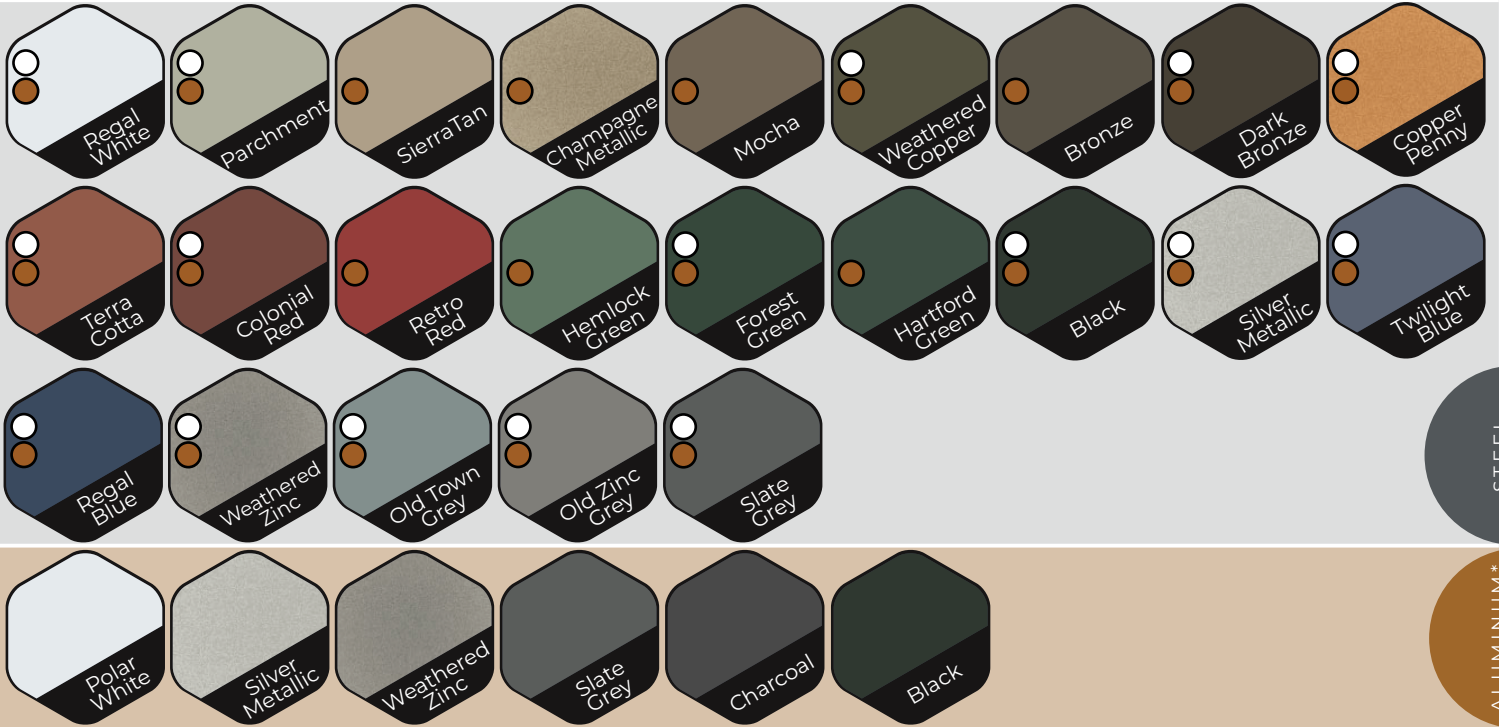

Colour Guide.

COMMERCIAL STEEL

SMP

TEX

ADDRESS

10404 - 176 Street NW
Edmonton, AB T5S 1L3, Canada

PHONE

(780) 451-5482
(888) 451-5482

WEB & EMAIL

Email orderdesk@lenmak.com
Web www.lenmak.com

PVDF

STEEL

ALUMINUM*

NATURCLAD

○ 22 gauge ● 24 gauge ● 26 gauge

*Please call for availability on aluminum colours.