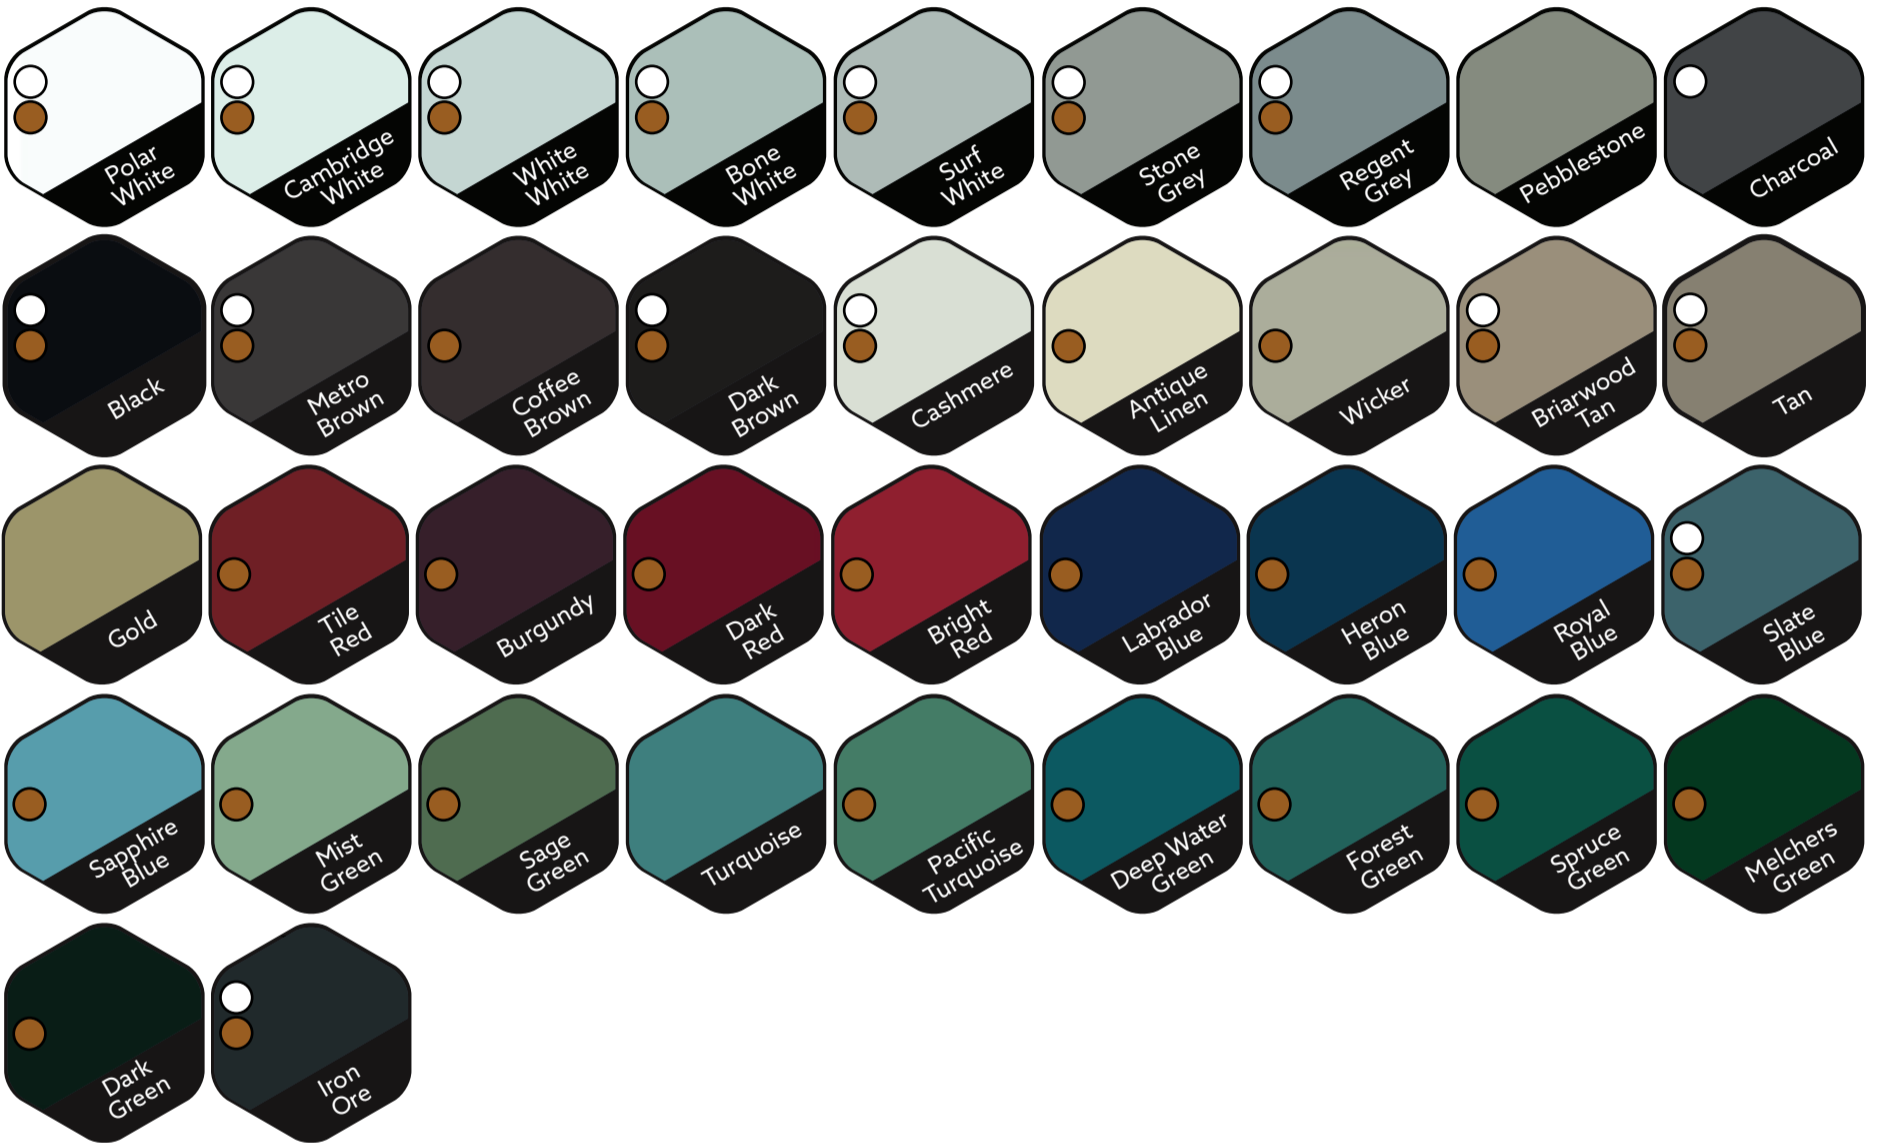

# StrataClad

## Colour Guide.

COMMERCIAL STEEL

### SMP