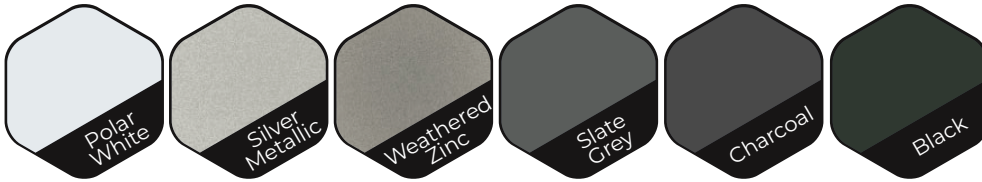

Latitude Colour Guide.

COMMERCIAL STEEL

PVDF

LATITUDE

Made to order and produced on demand to meet your needs. Available in a variety of widths, depths, and lengths, it can bend around corners and soffits, and comes in dozens of prefinished colours.