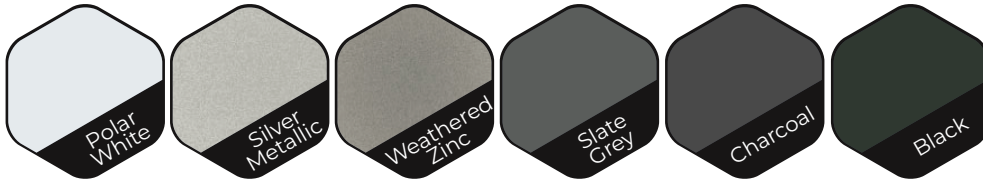

Meridian Colour Guide.

COMMERCIAL STEEL

PVDF

MERIDIAN

Architectural freedom using an innovative recessed reveal for three-way or four-way intersections of panels with unrivaled ease of install takes this panel into its own league of design.